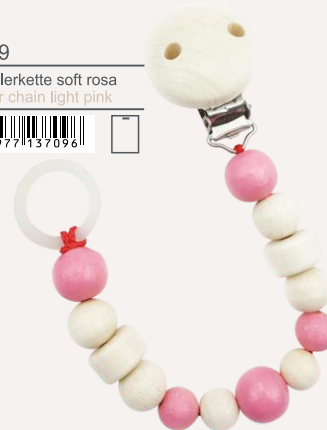

13709

Schnullerkette soft rosa
pacifier chain light pink